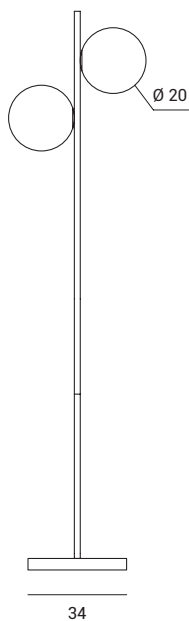

Lampada da terra a 2 luci
in vetro bianco latte.
Montatura verniciata nero (1744.206),
oro spazzolato e nero (1744.71),
ottanio (1744.266).

2-light ground lamp
made of milk white glass.
Black painted support (1744.206),
brushed gold and black support (1744.71),
teal support 1744.266).

Bodenleuchte mit 2 Lichtern
aus milchweißem Glas.
Gestell schwarz lackiert (1744.206),
goldfarbenen gebürstet und schwarz (1744.71),
Petrol (1744.266).

JUGEN

1744.206

Source

E27 LED

Power

Dimmer

2 x max 30w