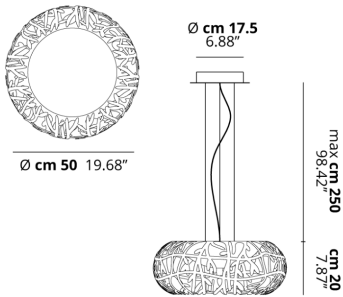

MAGGIO

FEATURES

- Frame:** Metal
- Diffusor:** Polycarbonate
- Dimmable:** Yes
- Dimmer:** Not Included
- Bulb:** Included

BULB

- LED 2700K 1 x 17W | 1700 lm**
- and _____
- LED 2700K 1 x 17W | 1700 lm**

SPECIFICATION SHEET

CERTIFICATION

PHOTOMETRIC CURVE

FRAME	DIFFUSOR	LED COLOUR	CODE
Coppery Bronze	Matte White	2700K	162002
Matte White 9010	Matte White	2700K	162001