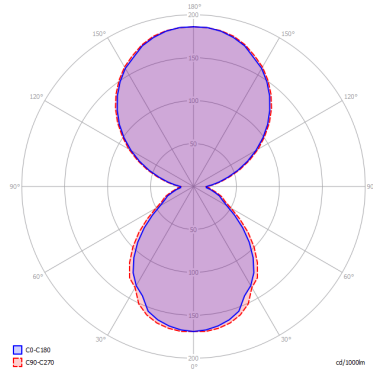

MAGGIO

FEATURES

- Frame:** Metal
- Diffusor:** Polycarbonate
- Dimmable:** Yes
- Dimmer:** Not Included
- Bulb:** Included

BULB

- LED 2700K 1 x 17W | 1700 lm**
- and _____
- LED 2700K 1 x 17W | 1700 lm**

SPECIFICATION SHEET

CERTIFICATION

PHOTOMETRIC CURVE

FRAME	DIFFUSOR	LED COLOUR	CODE
Coppery Bronze	Matte White	2700K	162002
Matte White 9010	Matte White	2700K	162001