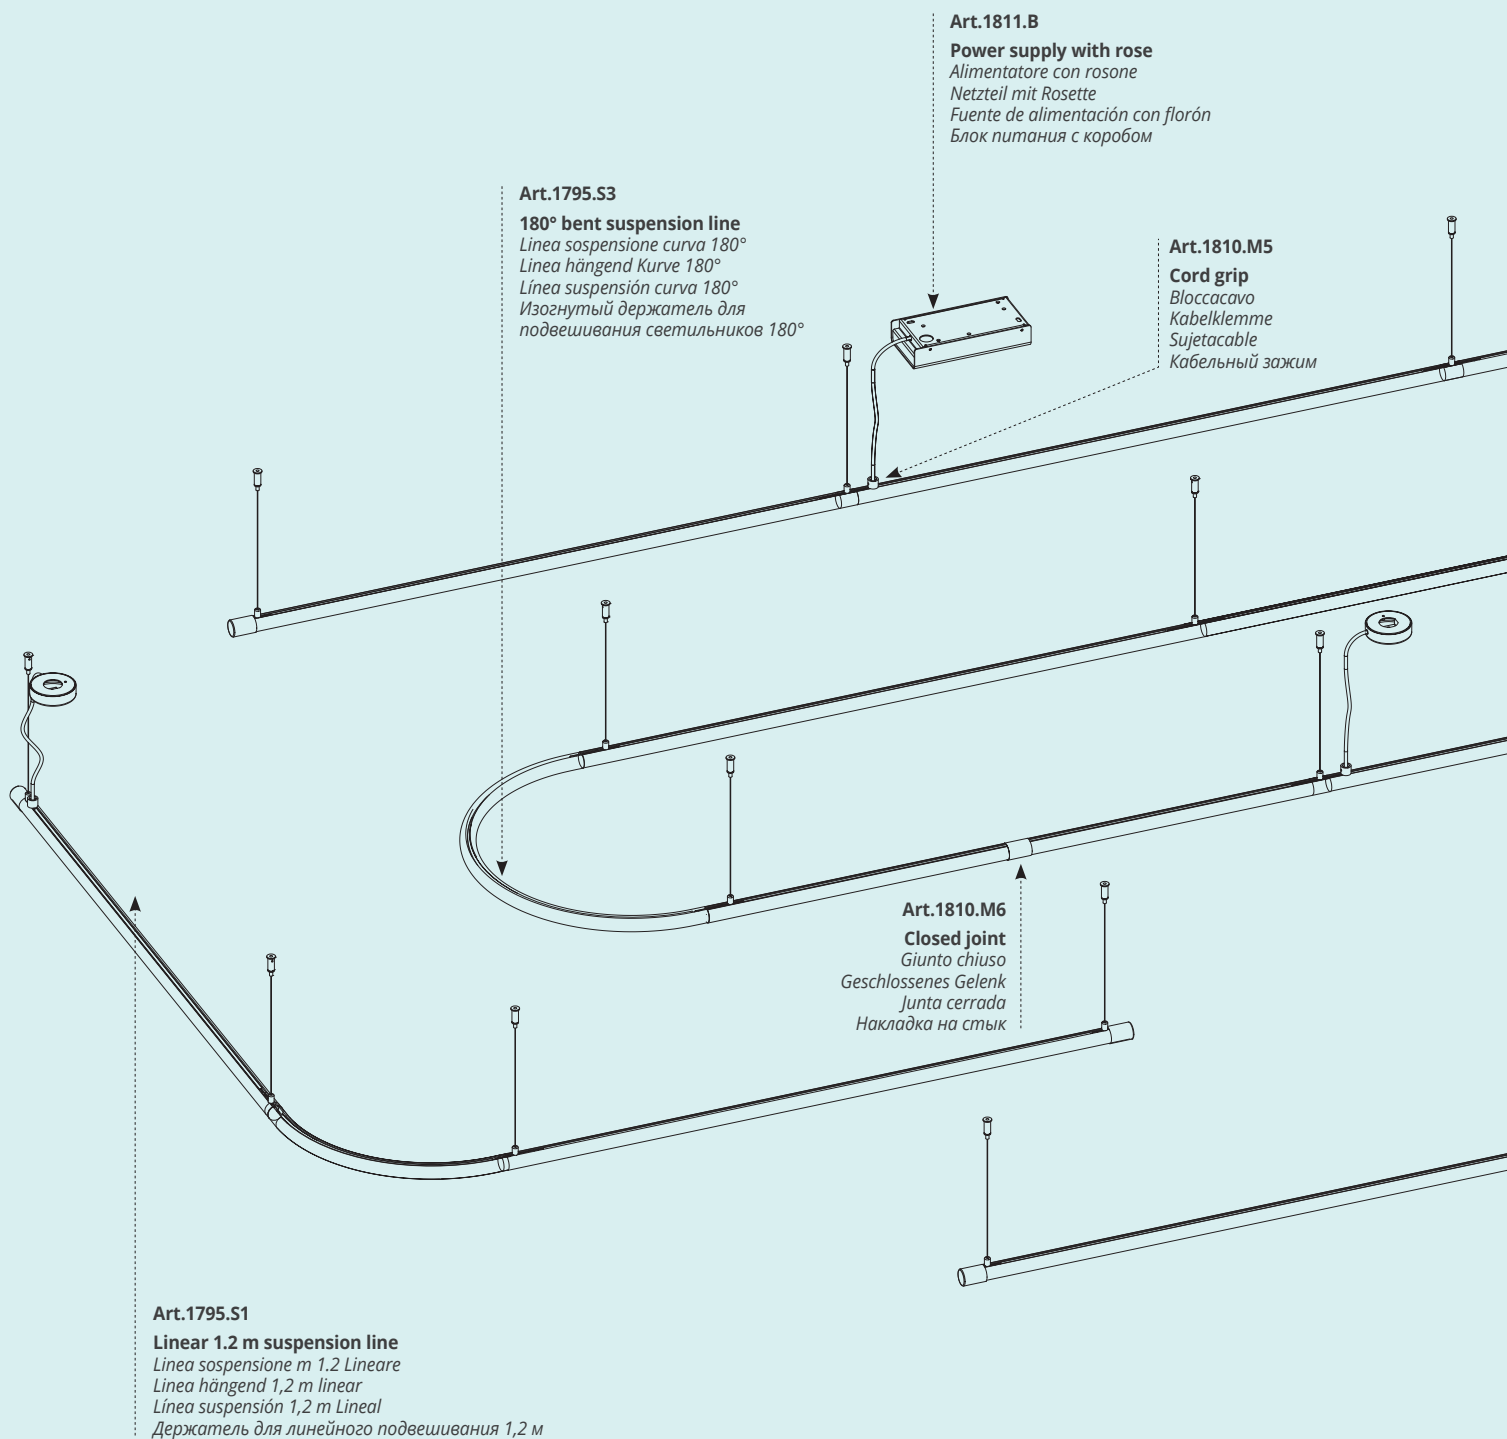

Settings and components

Configurazione e componenti / Konfigurationen und Komponenten / Configuraciones y componentes / Компоновка и детали