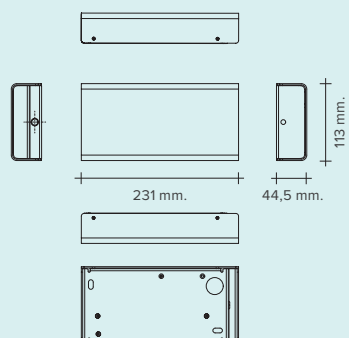

DRIVER BOX L

xxxx.B3
xxxx.B5
xxxx.B6

DRIVER BOX S

xxxx.B1
xxxx.B2
xxxx.B4

CANOPIE

xxxx.M4

Ø 85

Settings and components